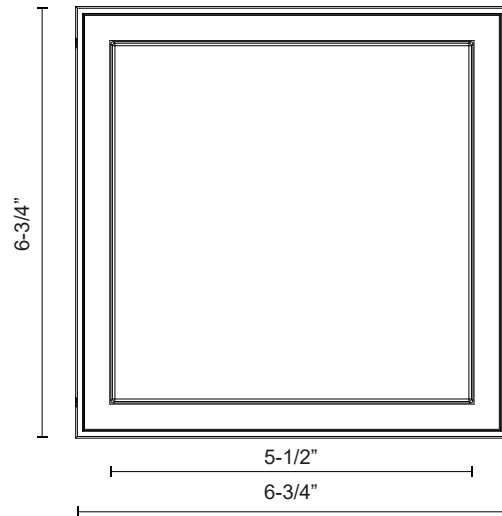

RIDGE EC34507

CEILING

PROJECT

SPECIFICATION DETAILS

Fixture Dimensions	L6-3/4" x W6-3/4" x H1-1/2"
Light Source	AC LED Module
Wattage	21W
Total Lumens	1600lm
Delivered Lumens	BK-1227lm
Voltage	120V
Color Temperature	3000K
CRI (Ra)	90CRI
Optional Color Temps	2700K - 5000K Available, Minimum Order Quantities Apply
LED Rated Life	50,000 hours
Dimming	100% - 10%, ELV Dimmer (Not Included)
Diffuser Details	White PC Diffuser
Location	Wet
Mounting Style	All Orientation; Ceiling and Wall;
Paint Finish	BK02

* For custom options, consult factory for details.

* For warranty information, please visit www.kuzcolighting.com/warranty

DESCRIPTION

Rectilinear cast aluminum body and frame. Lightly textured powder-coat finish. Square opal polymeric diffuser. Outward emitting light. Rated for exterior use. Custom options available.

KUZCO

CANADA: 19054 28TH AVENUE - SURREY, BC V3Z 6M3

USA: 3035 E. LONE MOUNTAIN ROAD - LAS VEGAS, NV 89081

WWW.KUZCOLIGHTING.COM

© 2019 KUZCO LIGHTING. ALL RIGHTS RESERVED.

COMMENT