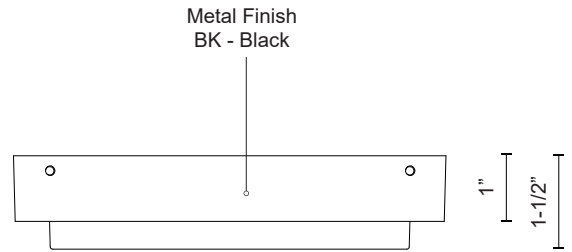

RIDGE EC34507

CEILING

PROJECT

EC34507-BK
Black

SPECIFICATION DETAILS

Fixture Dimensions	L6-3/4" x W6-3/4" x H1-1/2"
Light Source	AC LED Module
Wattage	21W
Total Lumens	1600lm
Delivered Lumens	BK-1227lm
Voltage	120V
Color Temperature	3000K
CRI (Ra)	90CRI
Optional Color Temps	2700K - 5000K Available, Minimum Order Quantities Apply
LED Rated Life	50,000 hours
Dimming	100% - 10%, ELV Dimmer (Not Included)
Diffuser Details	White PC Diffuser
Location	Wet
Mounting Style	All Orientation; Ceiling and Wall;
Paint Finish	BK02

* For custom options, consult factory for details.

* For warranty information, please visit www.kuzcolighting.com/warranty

DESCRIPTION

Rectilinear cast aluminum body and frame. Lightly textured powder-coat finish. Square opal polymeric diffuser. Outward emitting light. Rated for exterior use. Custom options available.